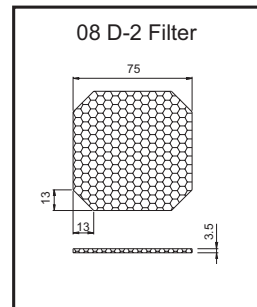

PLASTIC FILTE A

For 60mm Fan(06 D Type)

For 80mm Fan(08 D Type)

For 120mm Fan(12 D Type)

For 172mm Fan(17 D Type)