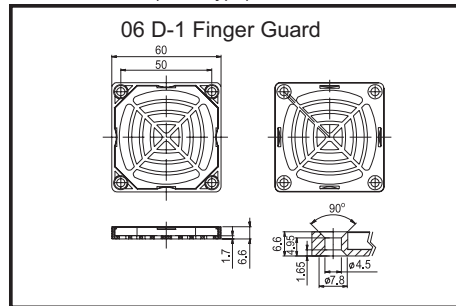

PLASTIC FILTE A

For 60mm Fan(06 D Type)

For 80mm Fan(08 D Type)

For 120mm Fan(12 D Type)

For 172mm Fan(17 D Type)