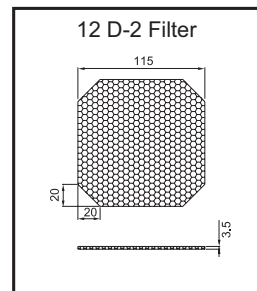

PLASTIC FILTE A

For 60mm Fan(06 D Type)

For 80mm Fan(08 D Type)

For 120mm Fan(12 D Type)

For 172mm Fan(17 D Type)