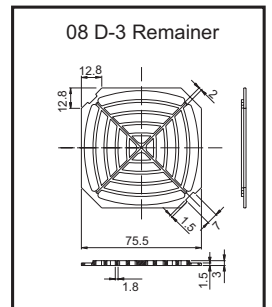

PLASTIC FILTE A

For 60mm Fan(06 D Type)

For 80mm Fan(08 D Type)

For 120mm Fan(12 D Type)

For 172mm Fan(17 D Type)