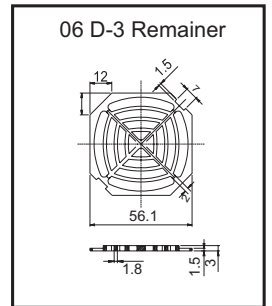

PLASTIC FILTE A

For 60mm Fan(06 D Type)

For 80mm Fan(08 D Type)

For 120mm Fan(12 D Type)

For 172mm Fan(17 D Type)