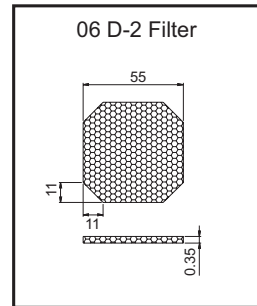

PLASTIC FILTE A

For 60mm Fan(06 D Type)

For 80mm Fan(08 D Type)

For 120mm Fan(12 D Type)

For 172mm Fan(17 D Type)