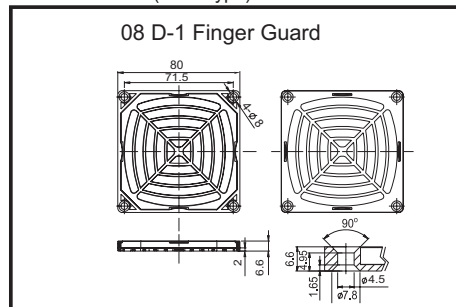

PLASTIC FILTE A

For 60mm Fan(06 D Type)

For 80mm Fan(08 D Type)

For 120mm Fan(12 D Type)

For 172mm Fan(17 D Type)