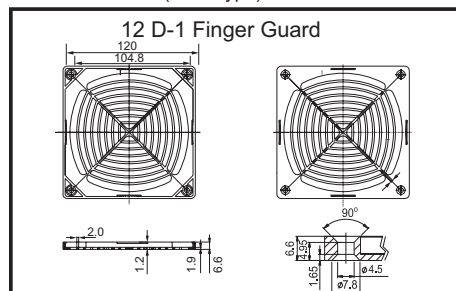

PLASTIC FILTE A

For 60mm Fan(06 D Type)

For 80mm Fan(08 D Type)

For 120mm Fan(12 D Type)

For 172mm Fan(17 D Type)