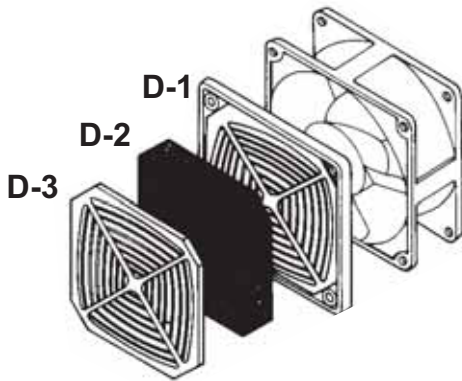

PLASTIC FILTE A

For 60mm Fan(06 D Type)

For 80mm Fan(08 D Type)

For 120mm Fan(12 D Type)

For 172mm Fan(17 D Type)