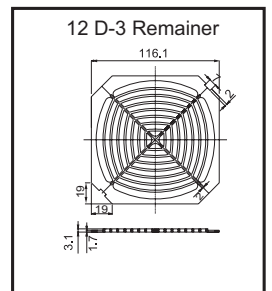

PLASTIC FILTE A

For 60mm Fan(06 D Type)

For 80mm Fan(08 D Type)

For 120mm Fan(12 D Type)

For 172mm Fan(17 D Type)